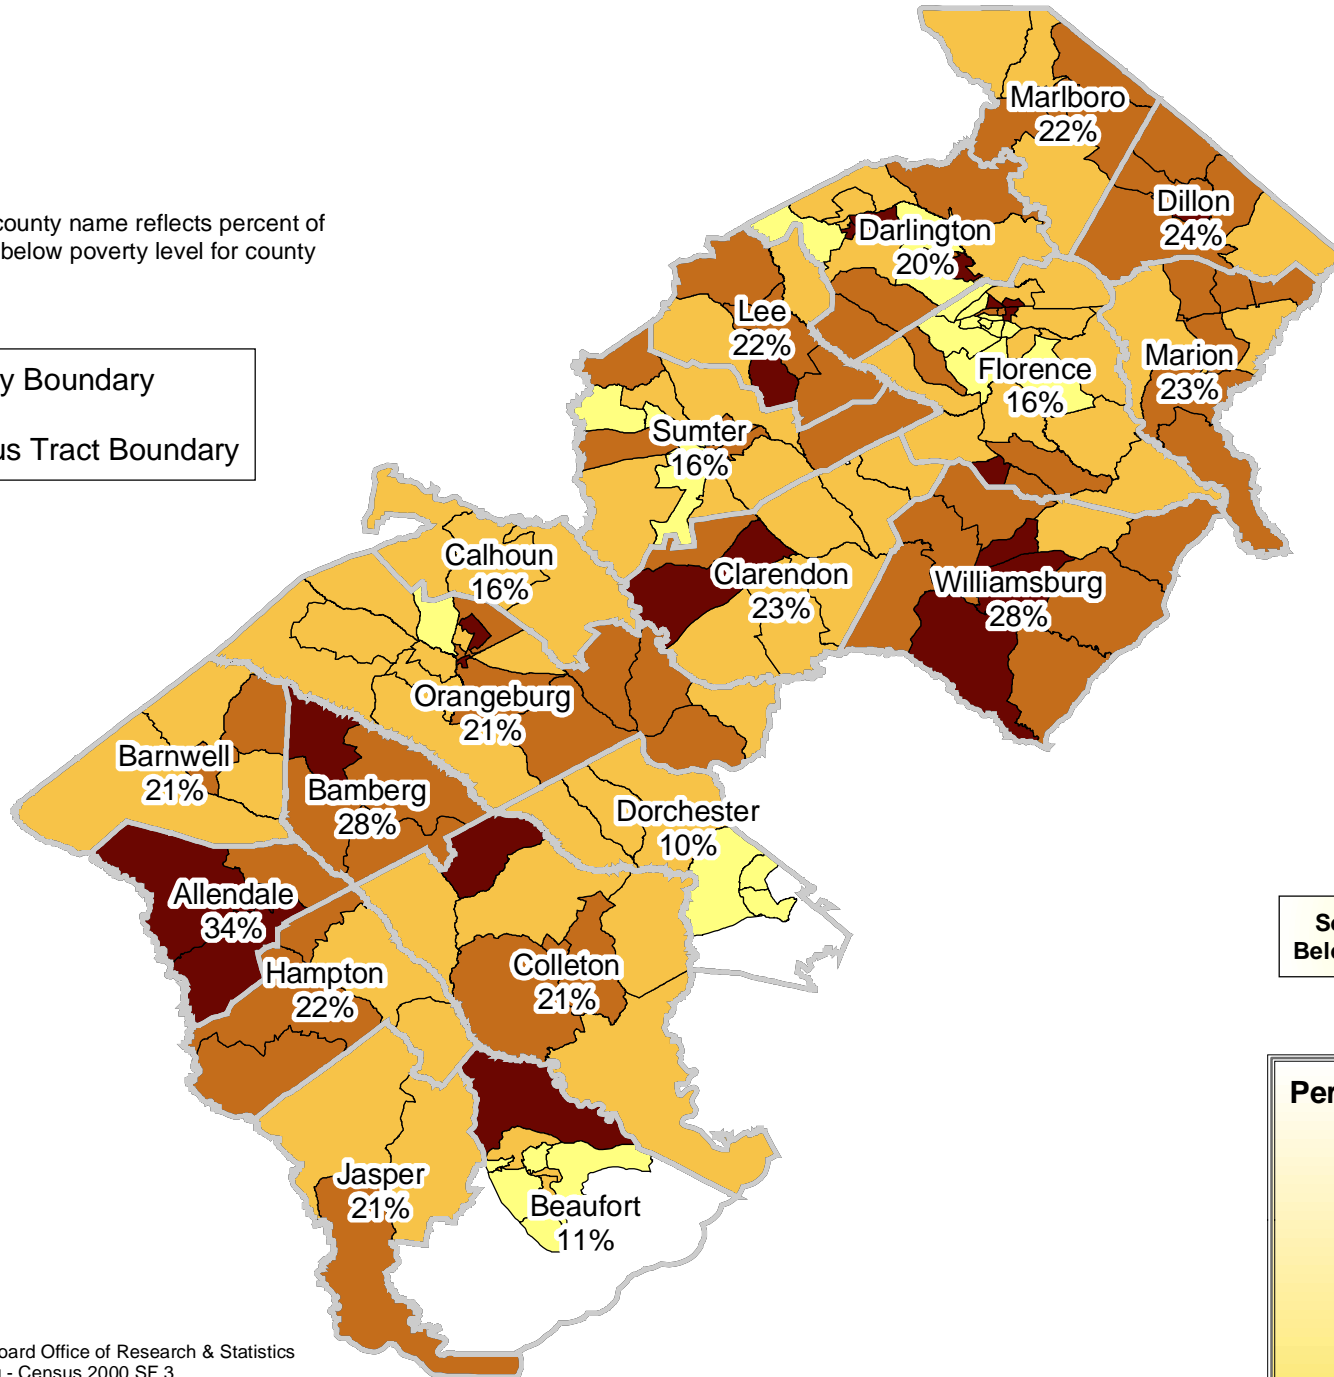

Percent of Total Population Below Poverty Level: 1999

NOTE: Number below county name reflects percent of total population below poverty level for county

South Carolina Percent Below Poverty Level: 14.1%