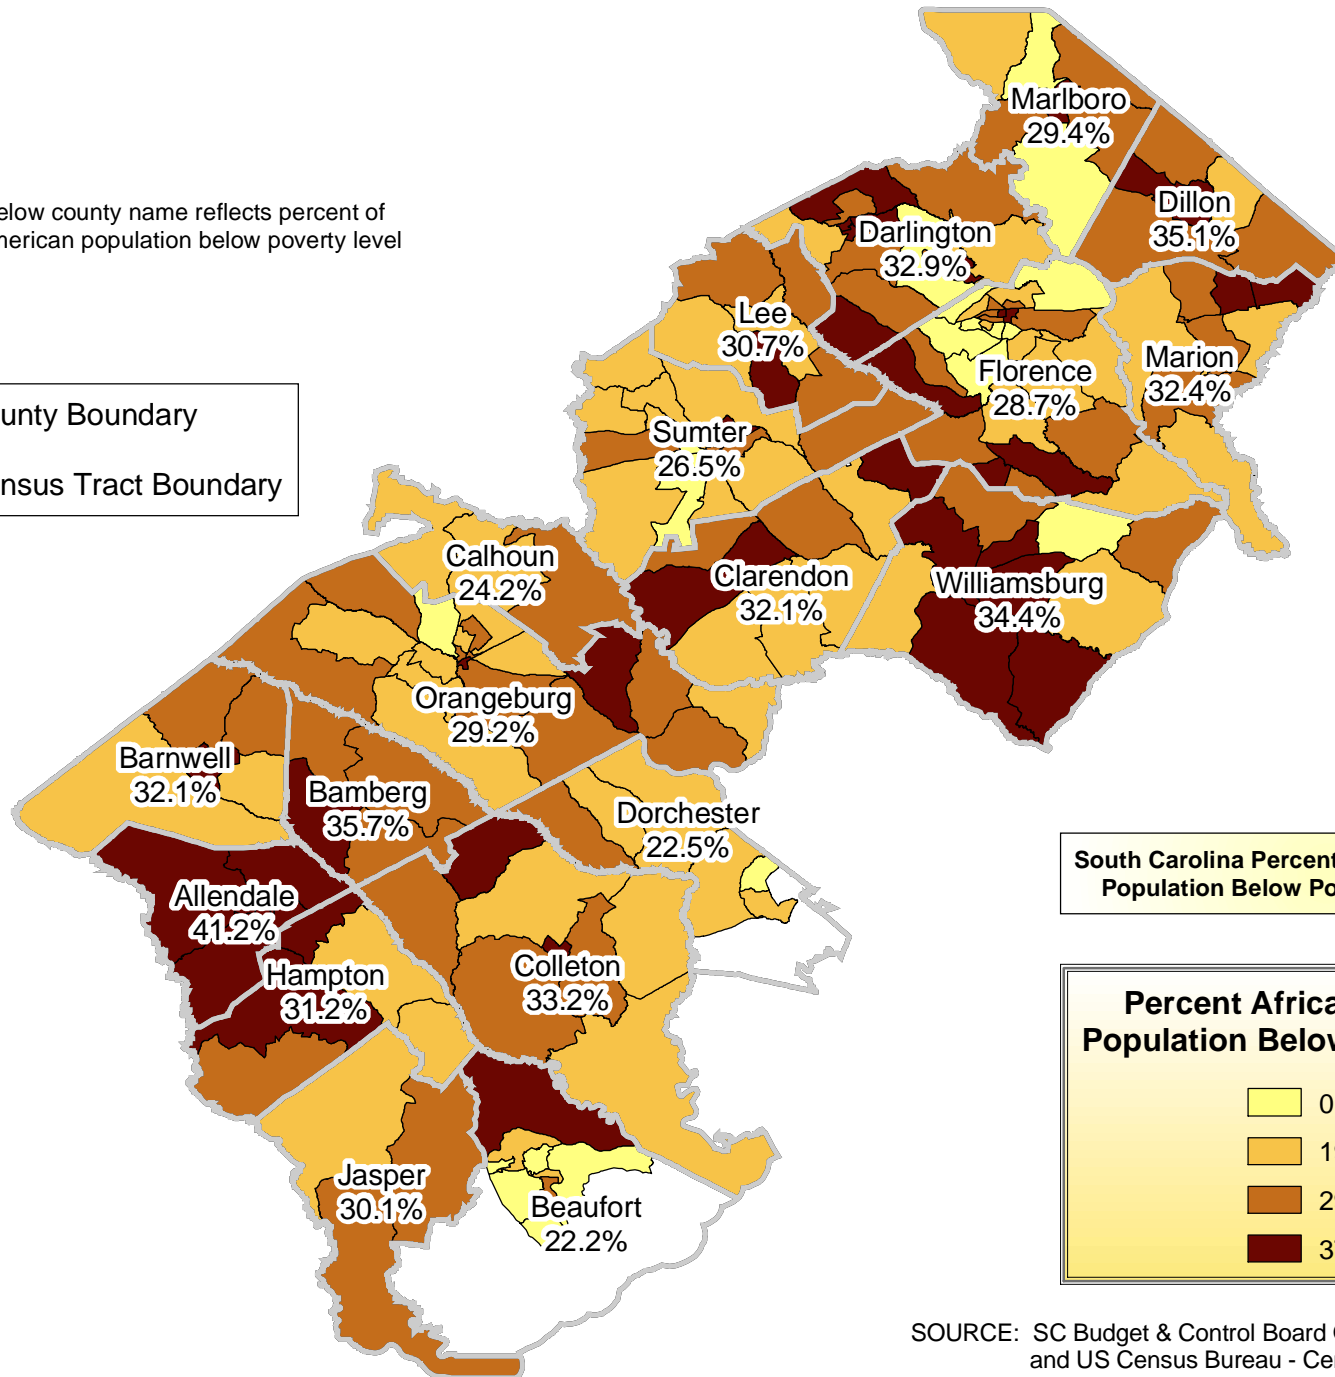

# Percent of African-American Population Below Poverty Level by Census Tract: 1999

NOTE: Number below county name reflects percent of African-American population below poverty level for county

South Carolina Percent of African-American Population Below Poverty Level: 26.4%

SOURCE: SC Budget & Control Board Office of Research & Statistics and US Census Bureau - Census 2000 SF 3