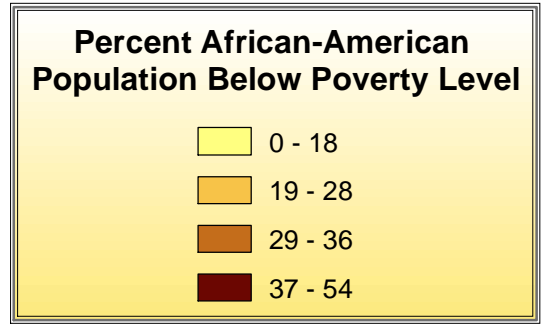

# Percent of African-American Population Below Poverty Level by Census Tract: 1999

NOTE: Number below county name reflects percent of African-American population below poverty level for county

South Carolina Percent of African-American Population Below Poverty Level: 26.4%